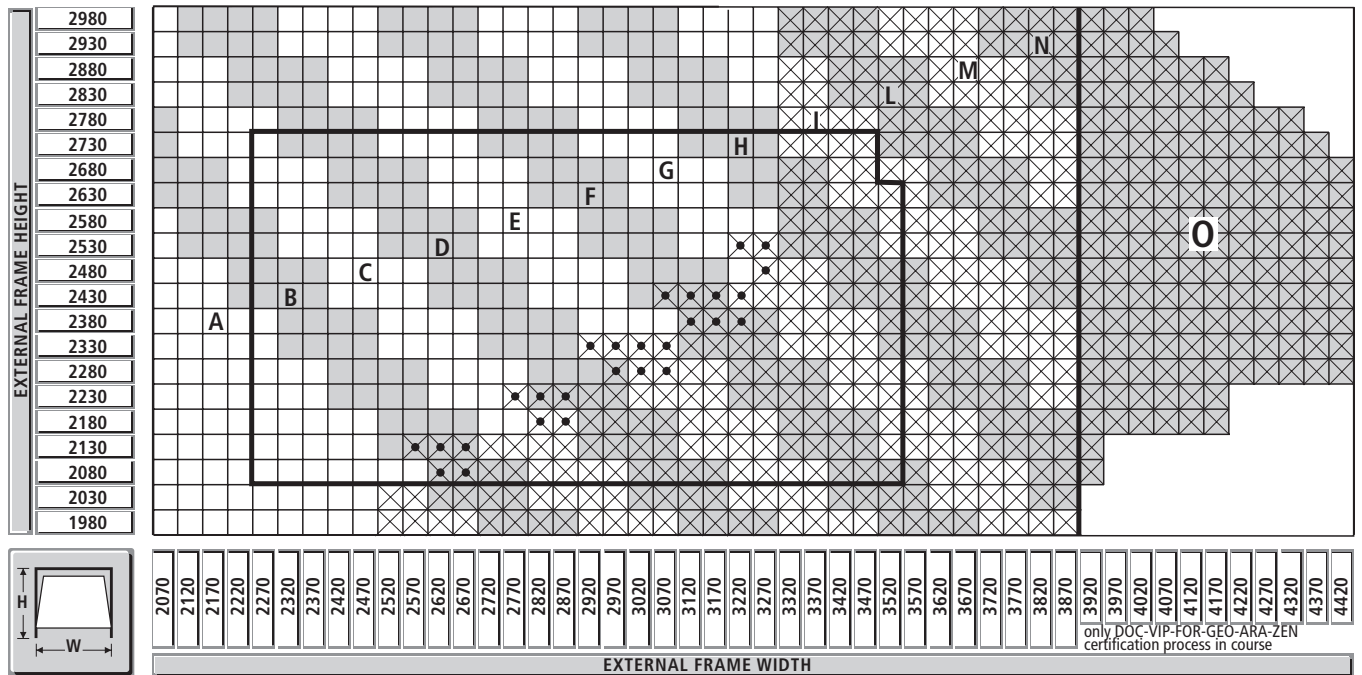

SIZE TABLES - Garage door series Secur Plus

Protruding leaf

Production limit with central standard pedestrian door
NB: if with pedestrian door, the Securmatic motorisation is compulsory

Doors with frame uprights 135 mm wide (instead of 110 mm)

Doors with frame uprights 135 mm wide only in presence of pedestrian door

Non protruding leaf

Production limit with central standard pedestrian door
NB: if with pedestrian door, the Securmatic motorisation is compulsory

Doors with frame uprights 135 mm wide (instead of 110 mm)

Doors with frame uprights 135 mm wide only in presence of pedestrian door