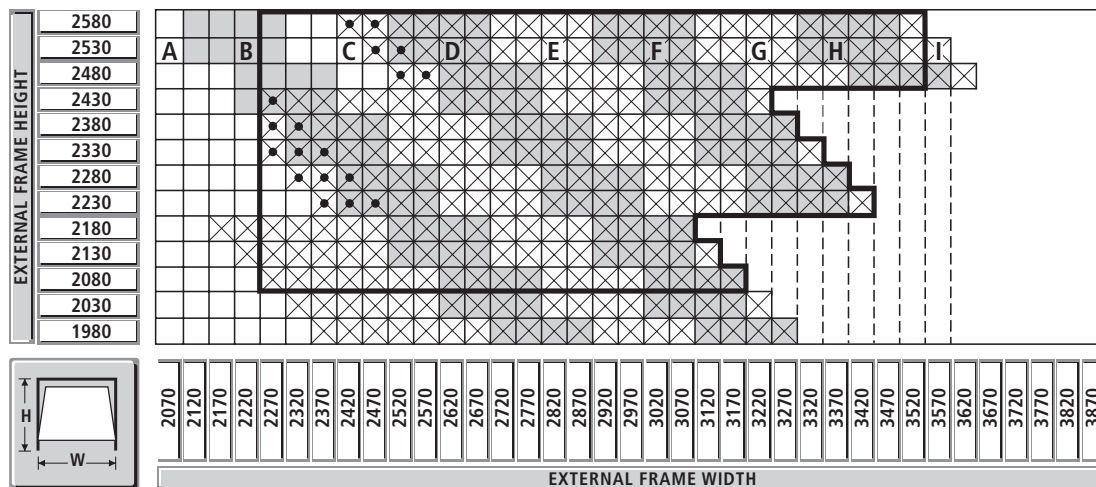

SIZE TABLES - Garage door series Secur Plus

Protruding leaf

Production limit with central standard pedestrian door
NB: if with pedestrian door, the Securmatic motorisation is compulsory

Doors with frame uprights 135 mm wide (instead of 110 mm)

Doors with frame uprights 135 mm wide only in presence of pedestrian door

Non protruding leaf

Production limit with central standard pedestrian door
NB: if with pedestrian door, the Securmatic motorisation is compulsory

Doors with frame uprights 135 mm wide (instead of 110 mm)

Doors with frame uprights 135 mm wide only in presence of pedestrian door